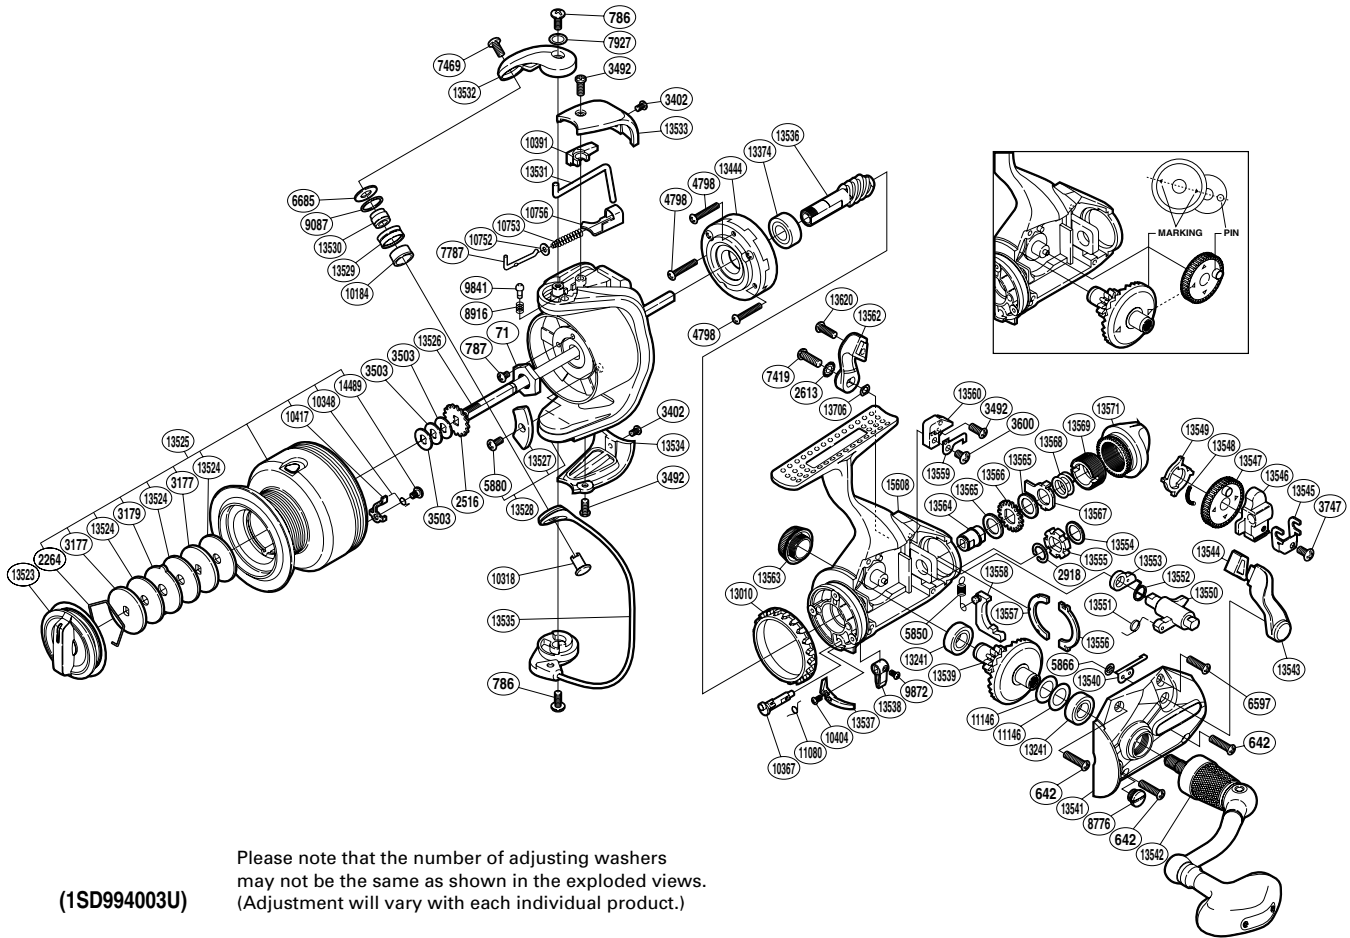

## BTR-4000D

Please note that the number of adjusting washers may not be the same as shown in the exploded views. (Adjustment will vary with each individual product.)

(1SD994003U)

Part No.	Description	Part No.	Description	Part No.	Description
RD 0071	Rotor Nut	RD10367	Anti-Reverse Cam	RD13543	BaitRunner Lever Arm L
RD 0642	Screw	RD10391	Bail Trip Cover	RD13544	BaitRunner Lever Bridge
RD 0786	Screw	RD10404	Screw	RD13545	Oscillating Slider Retainer
RD 0787	Screw	RD10417	Drag Click	RD13546	Oscillating Slider
RD 2264	Drag Washers Retainer	RD10752	Spring Guide A Support	RD13547	Oscillating Gear
RD 2516	Spool Support	RD10753	Bail Spring	RD13548	Oscillating Gear Ratchet Spring
RD 2613	Lock Washer	RD10756	Bail Spring Seat	RD13549	Oscillating Gear Ratchet
RD 2918	C Lock	RD11080	Anti-Reverse Cam Spring	RD13550	Clutch Arm
RD 3177	Key Washer	RD11146	Washer	RD13551	Clutch Cam Spring
RD 3179	Eared Washer	RD13010	Friction Ring	RD13552	Clutch Spring
RD 3402	Screw	RD13241	Ball Bearing	RD13553	Clutch Cam
RD 3492	Screw	RD13374	Ball Bearing	RD13554	Spacer
RD 3503	Spool Washer	RD13444	Roller Clutch Assembly	RD13555	BaitRunner Ratchet
RD 3600	Screw	RD13523	Drag Knob	RD13556	Dial Retainer
RD 3747	Screw	RD13524	Drag Washer	RD13557	Dial Retainer B
RD 4798	Screw	RD13525	Spool Assembly	RD13558	BaitRunner Pawl
RD 5850	BaitRunner Pawl Spring	RD13526	Main Shaft	RD13559	Dial Click
RD 5866	Push Nut	RD13527	Counter Weight	RD13560	Dial Click Holder
RD 5880	Screw	RD13528	Rotor	RD13562	BaitRunner Lever Arm R
RD 6597	Screw	RD13529	Line Roller	RD13563	Handle Screw Cap
RD 6685	Line Roller Washer	RD13530	Line Roller Collar	RD13564	Free Spool Tension Shaft
RD 7419	Screw	RD13531	Bail Trip Lever	RD13565	Free Spool Tension Washer
RD 7469	Screw	RD13532	Bail Arm	RD13566	Click Gear
RD 7787	Bail Spring Guide A	RD13533	Bail Spring Cover	RD13567	Eared Washer
RD 7927	Washer	RD13534	Bail Hold Support Guard	RD13568	Free Spool Tension Spring
RD 8776	Oil Cap	RD13535	Bail Assembly	RD13569	Free Spool Tension Screw
RD 8916	Click Spring	RD13536	Pinion Gear	RD13571	BaitRunner Tension Dial
RD 9087	Line Roller Spacer	RD13537	Bail Trip Strike	RD13620	Screw
RD 9841	Click Pin	RD13538	Anti-Reverse Lever	RD13706	Washer
RD 9872	Screw	RD13539	Drive Gear	RD14489	Screw
RD10184	Line Roller Bushing	RD13540	BaitRunner Click	RD15608	Body
RD10318	Line Roller Support	RD13541	Side Cover		
RD10348	Click Spring	RD13542	Handle Assembly		